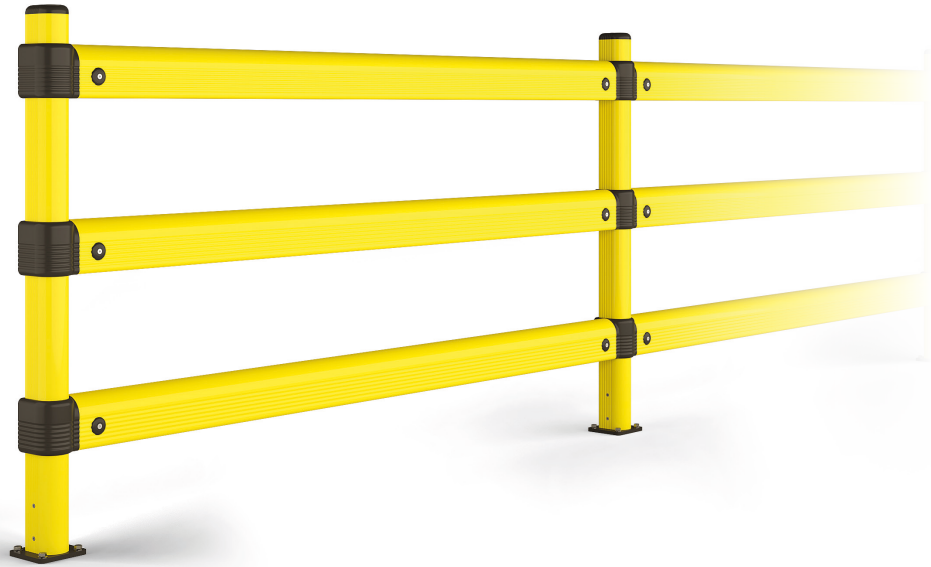

LINK 120

LINK 120/1

LINK 120/2

LINK 120/3

 Heavy Load

Height **1100 mm**
 Standard Module **500 - 2000 mm (250 Increments)**
 Fixing **Included**
 Colour **● ●**

 Heavy Load

Height **1100 mm**
 Standard Module **500 - 2000 mm (250 Increments)**
 Fixing **Included**
 Colour **● ●**

 Heavy Load

Height **1100 mm**
 Standard Module **500 - 2000 mm (250 Increments)**
 Fixing **Included**
 Colour **● ●**