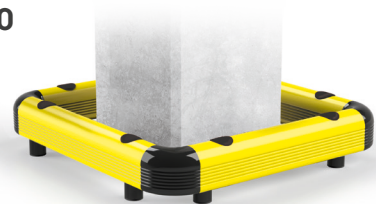

COPRO

COPRO 90

COPRO 150

Light Load

Height **140 mm**
2/3 Sides **Available**
Fixing **Included**
Colour **● ●**

Heavy Load

Height **200 mm**
2/3 Sides **Available**
Fixing **Included**
Colour **● ●**