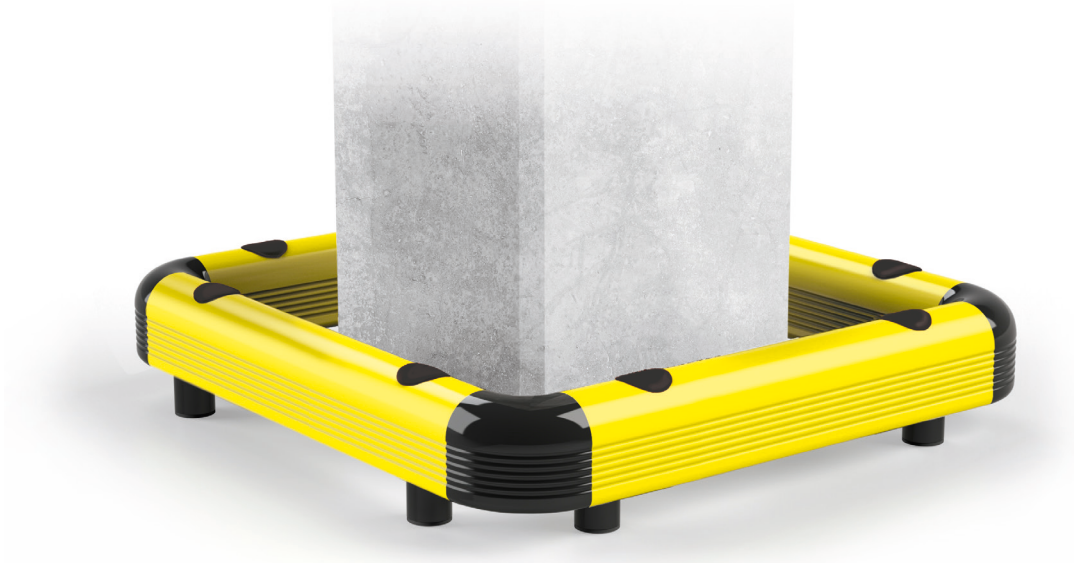

COPRO

COPRO 90

COPRO 150

Light Load

Height **140 mm**
2/3 Sides **Available**
Fixing **Included**
Colour **● ●**

Heavy Load

Height **200 mm**
2/3 Sides **Available**
Fixing **Included**
Colour **● ●**