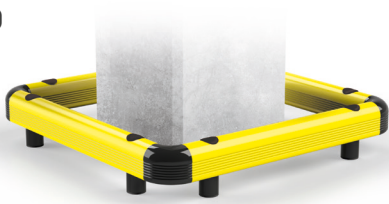

COPRO

COPRO 90

COPRO 150

Light Load

Height **140 mm**
2/3 Sides **Available**
Fixing **Included**
Colour **● ●**

Heavy Load

Height **200 mm**
2/3 Sides **Available**
Fixing **Included**
Colour **● ●**