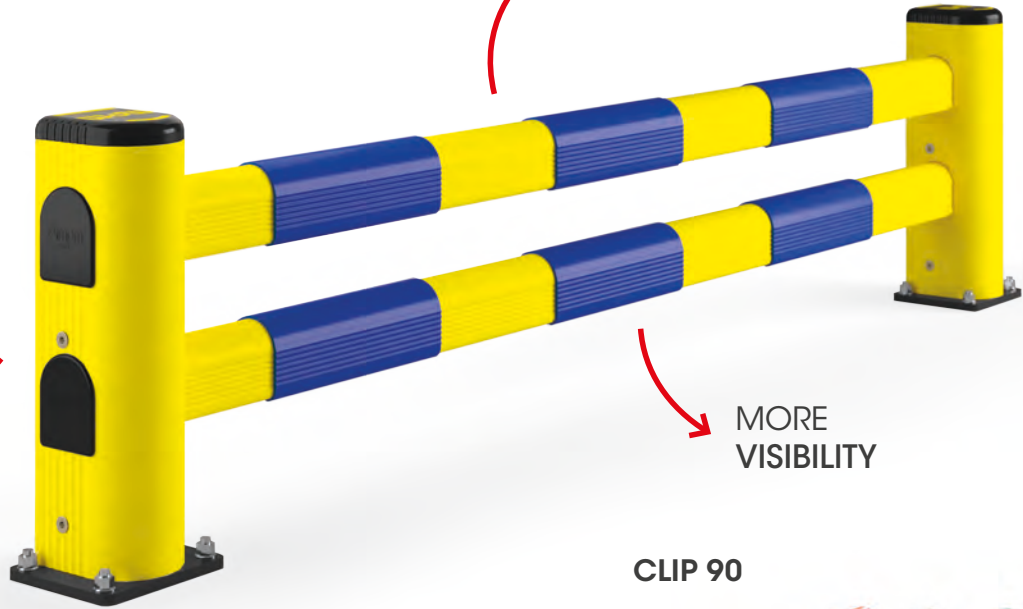

CLIP 90

CUSTOMIZE
YOUR BARRIER

EASY TO
INSTALL

MORE
VISIBILITY

CLIP 90

Length 300 mm
 Suitable LM, PED 150, TOWER PROTECTIONS,
 DP 150, SWING GATE
 For Indoor Use Only
 Colour ● ● ● ●