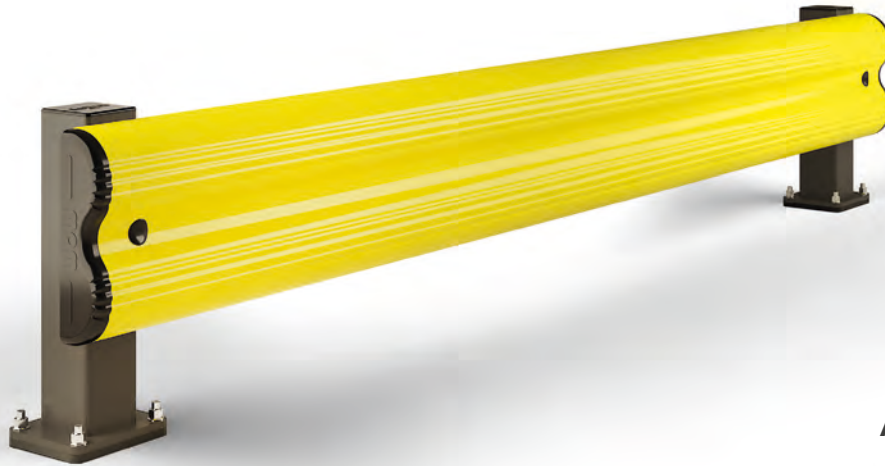

BFLEX

**SHOCK
ABSORBER PAD**

INCLUDED

BFLEX.FRONT/1 RE

BFLEX.COM/1 RE

 **Heavy Load**

Height **450 mm**
 Width **500 - 2400 mm
 (50 increments)**
 Fixing **Included**
 Colour **●**

 **Heavy Load**

Height **450 mm**
 Width **500 - 2400 mm
 (50 increments)**
 Fixing **Included**
 Colour **●**